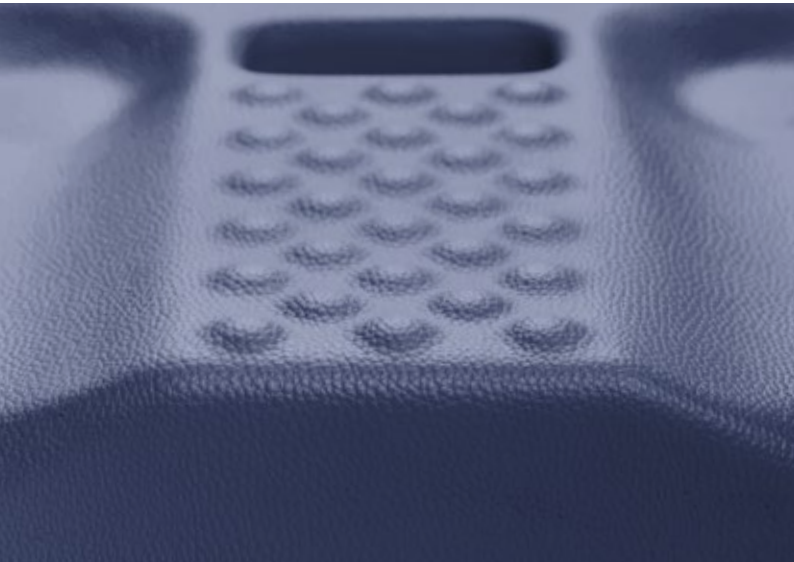

**PROFIMAT<sup>®</sup> knee cushion**

**Advantages & properties**

Permanently elastic

Highly resistant, durable material

Easy cleaning

Protection from wet and cold

Resistant to oils, greases and many chemicals

**PROFIMAT<sup>®</sup> knee cushion – product data sheet**

**Application**

The PROFIMAT<sup>®</sup> knee cushion is an anatomically formed product for the highly sensitive knee joints, which react strongly to incorrect loading and high strain. Frequent working in a kneeling position leads to pain, injuries and chronic health problems. The knee shells with additional, comfortable knee padding, ensure optimum pressure distribution of the body weight, relief of the lower legs and a significant reduction in pressure on the knee joints. The cushioning and flexible material adapts to individual body conditions.

- Lowers the signs of fatigue in feet, legs and the back
- Longlasting, easy-care and antislip
- Resistent against oil, fat and many chemicals
- Easy to clean
- Protects against wetness, cold, dirt and injuries
- Practical handle shape for easy transport

Product design	
Colours	grey, blue, red
Surface	leather-look

Dimensions / Tolerances	
Dimensions	410 x 350 x 80 mm

**Material**

polyurethane foam

This data sheet is not subject to any alteration service! All information is provided without guarantee. The current, valid version is available at [www.profimat.com](http://www.profimat.com)